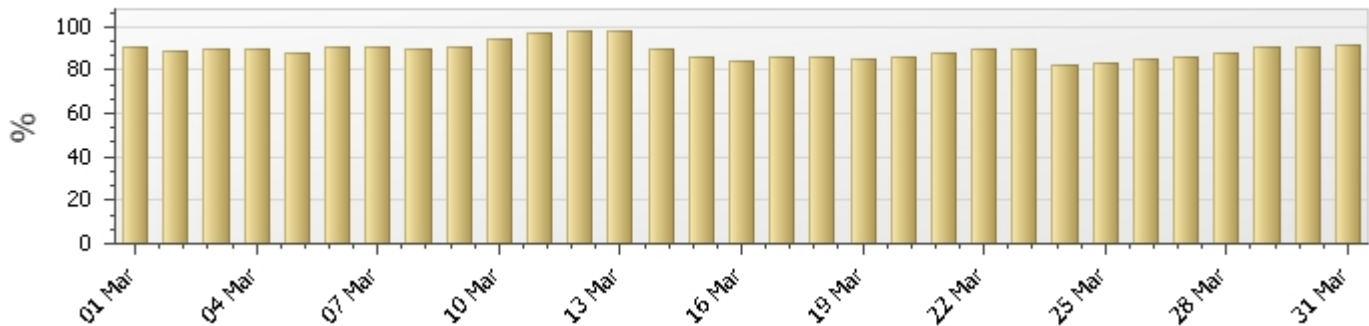

ASP Disk Usage %