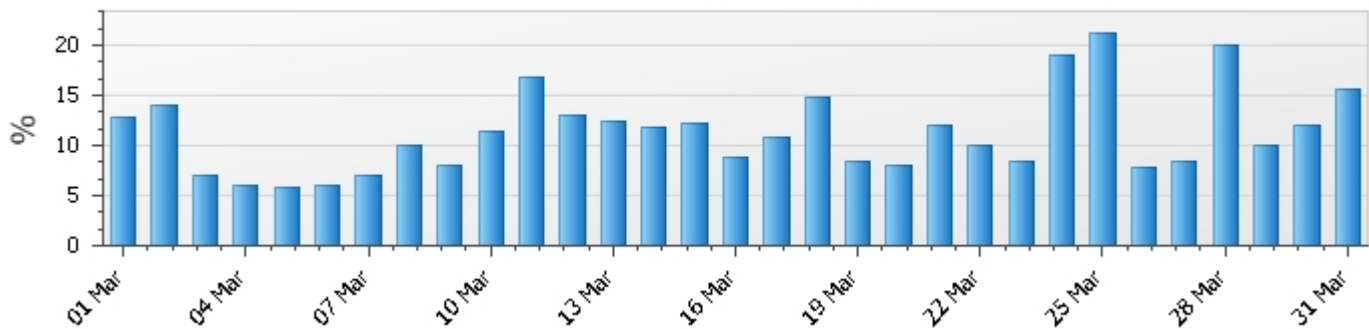

halcyonsoftware

The Experts in Multi-Platform Systems Management

Performance Statistics

March 2011

System Name: HAL525P1

Average CPU Usage %:	11.29%
Average ASP Disk Usage %:	89.09%
Average Response:	16794.57

Performance Graphs

Average CPU Usage %